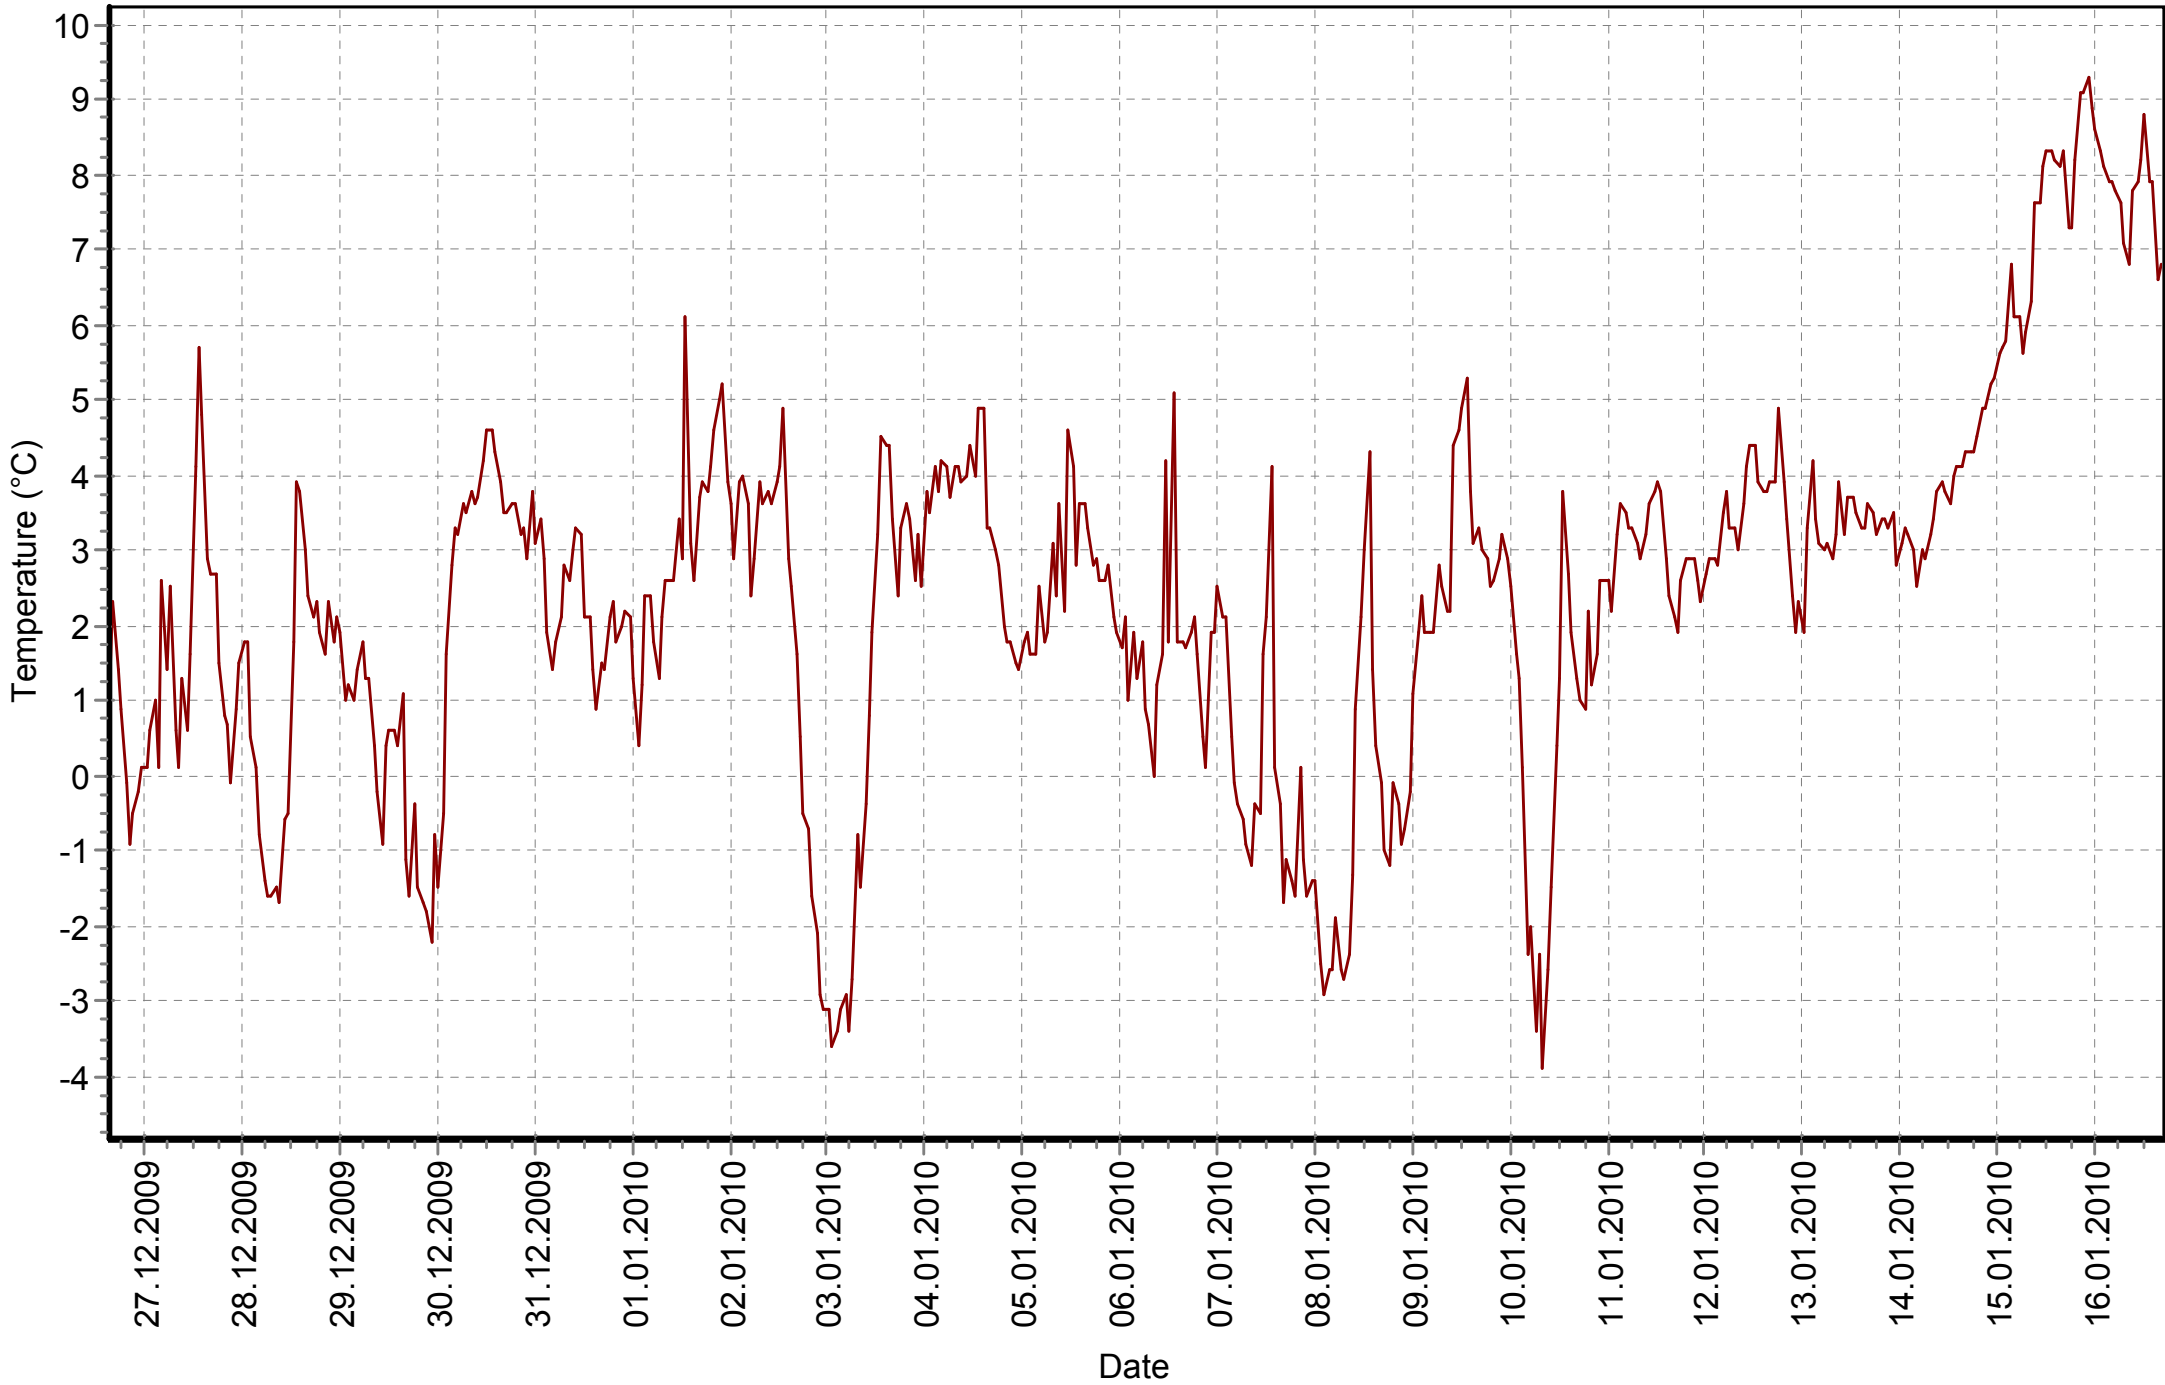

# Milovaig Temperature

— Outdoor Temperature (Y1)